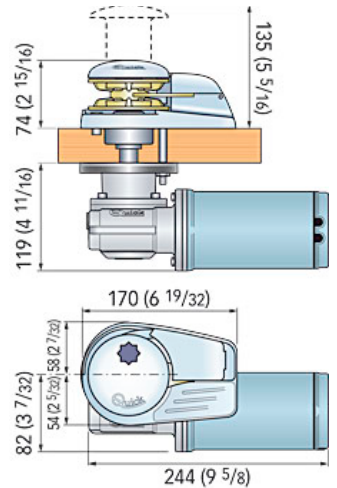

Aries Vertical Windlass

The Aries is a vertical application windlass perfect for boats with small oval deck space. This unit is composed of anodized aluminum which is a durable element when dealing with harsh marine environments. Additional features include an IP67 watertight motor, anodized aluminum gearbox, and chain stopper. This unit is sold complete with the windlass, and solenoid unit.

PRICES VALID FOR STOCK ON HAND ONLY!!